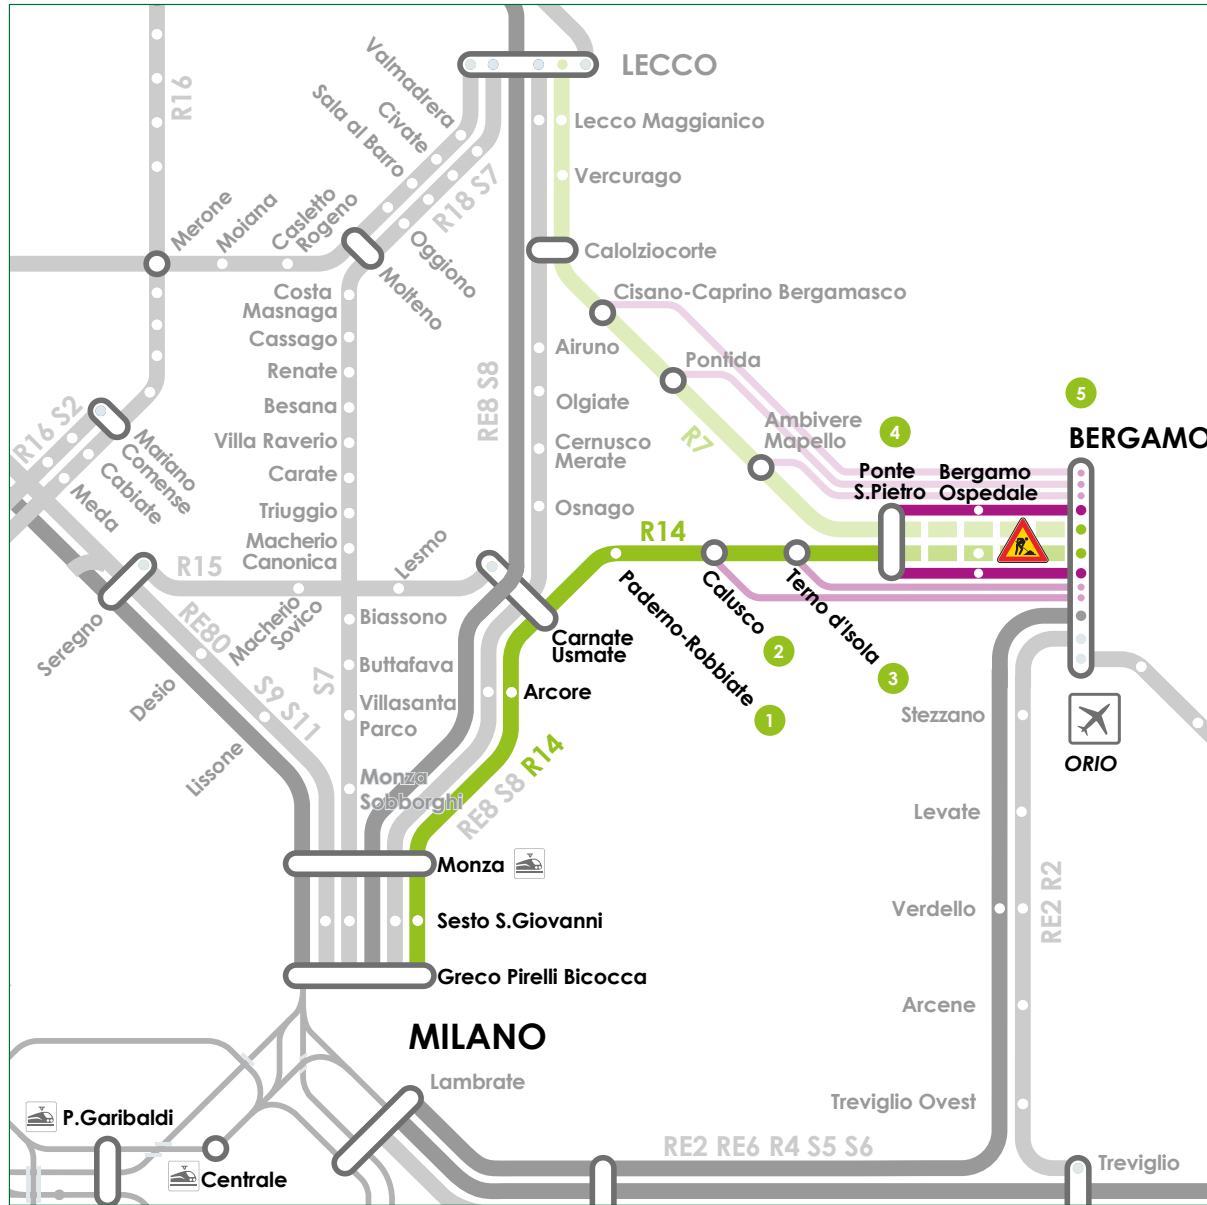

Please remember that all other line timetables remain unchanged and can be viewed in the "timetable search" section of the website and app.

BERGAMO - MILANO P. GARIBALDI via Carnate / MAP

1 Ponte San Pietro
The square in front of the station
Piazza Dante Alighieri 8

HEADING FOR BERGAMO

Times updated as of 09/09/24

Type of service								
Bus/train number	919A	819A	719A	1819A	923A	823A	723A	623A
Days applicable	PF(19)	PF(19)	PF(19)	PF(19)	PF5(15)	PF5(15)	PF(19)	PS(13)
Paderno Robbiate				6:40				
Calusco	6:50				7:40			7:40
Terno		6:56				7:56		7:56
Ponte S. Pietro			7:12				8:12	
Bergamo Ospedale								
Bergamo	7:40	7:40	7:40	7:45	8:40	8:40	8:40	8:40

HEADING FOR CALUSCO

Times updated as of 09/09/24

Type of service										
Bus/train number	126A	746A	846A	946A	750A	850A	950A	754A	854A	954A
Days applicable	PF(19)	PS(13)	PS(13)	PS(13)	PF(19)	PF(19)	PF(19)	PF(19)	PF(19)	PF(19)
Bergamo	7:15	12:20	12:20	12:20	13:20	13:20	13:20	14:20	14:20	14:20
Bergamo Ospedale										
Ponte S. Pietro Arr.	7:35	12:48			13:48			14:48		
Ponte S. Pietro Part.										
Terno			12:48			13:48			14:48	
Calusco				13:09			14:09			15:09

BERGAMO - MILANO P. GARIBALDI via Carnate / MAP

1 Paderno-Robbiate
Via Gasparotto,
bus stop "Stazione FS"

2 Calusco d'Adda
Via Perugia
(near No. 131)

3 Terno d'Isola
Via Olimpo in front of
the Sports Centre