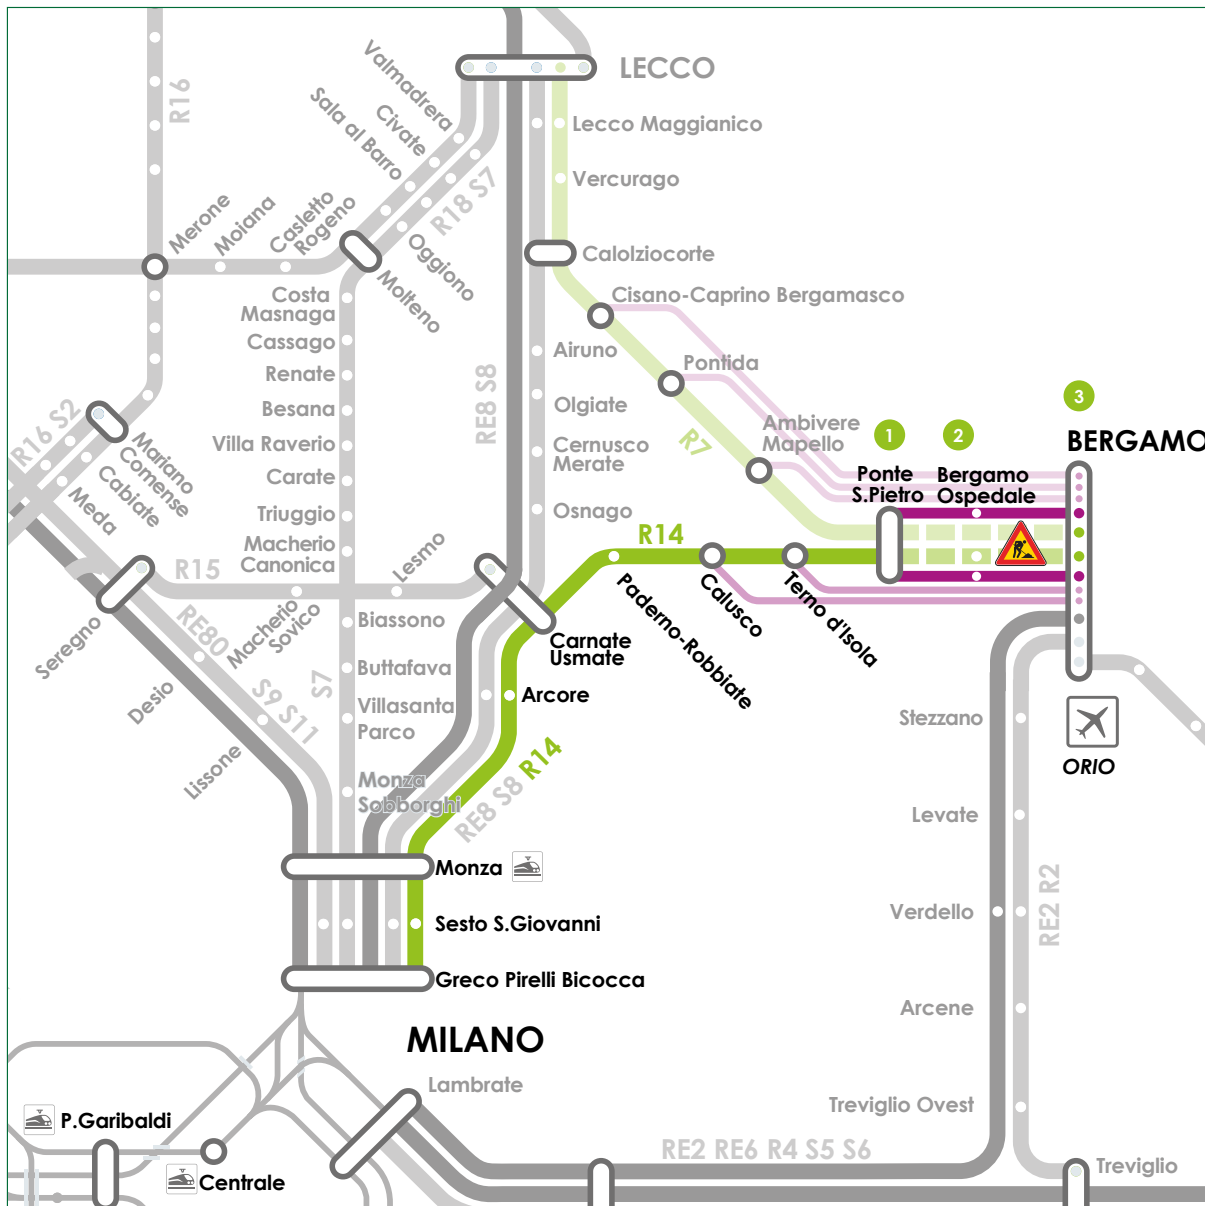

Railway doubling Ponte San Pietro-Bergamo

NEED TO GET AROUND BY PUBLIC TRANSPORT ON THE MILAN-BERGAMO VIA CARNATE LINE?

RFI has started work to double the Ponte San Pietro-Bergamo section of the Milano-Bergamo line via Carnate, as well as the renovation of Bergamo station. For this reason, from 5 February 2024 until December 2026, trains will not run between Ponte San Pietro and Bergamo. A rail replacement bus service has been set up, with an intermediate stop at Bergamo Ospedale, between Bergamo and Ponte San Pietro stations. Numerous rail replacement bus routes have been set up from Paderno - Robbiate, Calusco, Terno and Ponte San Pietro, with timetables designed to meet the needs of students heading to Bergamo.

Please remember that all other line timetables remain unchanged and can be viewed in the "timetable search" section of the website and app.

MILANO P. GARIBALDI - BERGAMO via Carnate / TIMETABLE

MILANO PORTA GARIBALDI ▶ PONTE S.PIETRO ▶ BERGAMO

Please remember that all other line timetables remain unchanged and can be viewed in the "timetable search" section of the website and app.

BERGAMO - MILANO P. GARIBALDI via Carnate / MAP

1 Ponte San Pietro
The square in front of the station
Piazza Dante Alighieri 8

BERGAMO - MILANO P. GARIBALDI via Carnate / MAP

1 Paderno-Robbiate
Via Gasparotto,
bus stop "Stazione FS"

2 Calusco d'Adda
Via Perugia
(near No. 131)

3 Terno d'Isola
Via Olimpo in front of
the Sports Centre