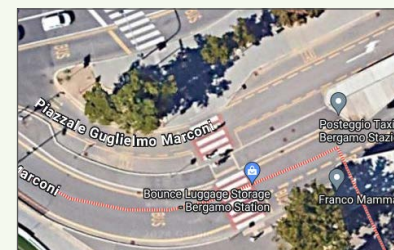

Please remember that all other line timetables remain unchanged and can be viewed in the "timetable search" section of the website and app.

MILANO P. GARIBALDI - BERGAMO via Carnate / TIMETABLE

MILANO PORTA GARIBALDI ▶ PONTE S.PIETRO ▶ BERGAMO

Please remember that all other line timetables remain unchanged and can be viewed in the "timetable search" section of the website and app.

BERGAMO - MILANO P. GARIBALDI via Carnate / MAP

1 Ponte San Pietro
The square in front of the station
Piazza Dante Alighieri 8

2 Bergamo Ospedale
Via Brambilla
(near the regular bus stop)

3 Bergamo
Piazzale Marconi

MAP OF BUS STOPS CORRESPONDING TO TRAINS

September 9, 2024

Contact Center
+39 02 72494949

RAIL REPLACEMENT BUS SERVICES / TIMETABLE

BERGAMO - MILANO P. GARIBALDI via Carnate / MAP

1 Paderno-Robbiate
Via Gasparotto,
bus stop "Stazione FS"

2 Calusco d'Adda
Via Perugia
(near No. 131)

3 Terno d'Isola
Via Olimpo in front of
the Sports Centre